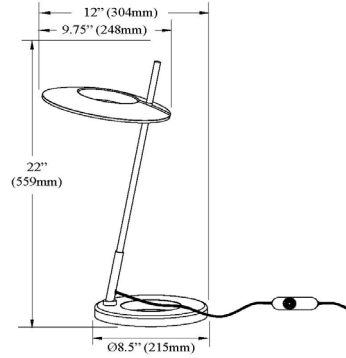

FLY-2211LEDT-MB - Finley 11W Table Lamp, MB

11W Table Lamp Matte Black

FLY-2211LEDT

Height	22"
Width/Length	9.75"
Depth	13.25"
Weight	7 lbs

Body Material	Metal
Finish/Color	Matte Black
Type of Finish	Painted

Light Qty	1
Light Base	LED
Light Max Watt	11
Light Inc	Yes
Light Lumens	1000(Initial) 800(Delivered)
Light CRI	80+
Light CCT	3000K
Light Life	30000 Hours

Dimmable	Dimmable
LED Compatible	Integrated LED
Total Wattage	11W